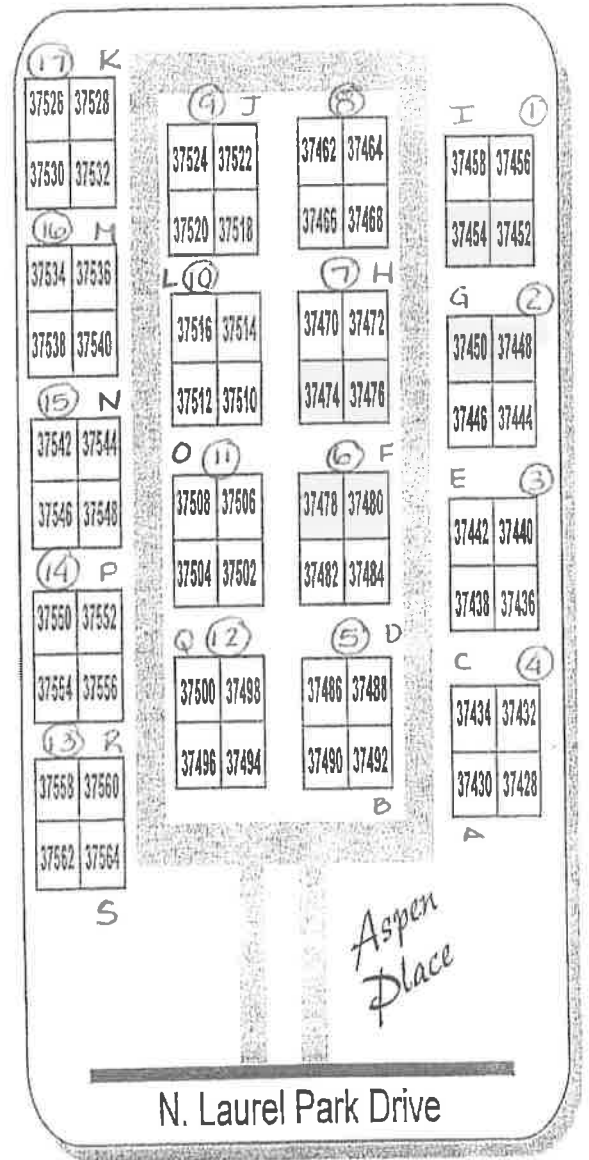

ASPEN PLACE CONDOMINIUM ASSOCIATION

68 Units – 17 Buildings
 North of Six Mile Road, West of Newburgh
 Livonia MI 48152

SITE MAP LEGEND

○ Indicates Bldg #

"ABC" Indicates Court